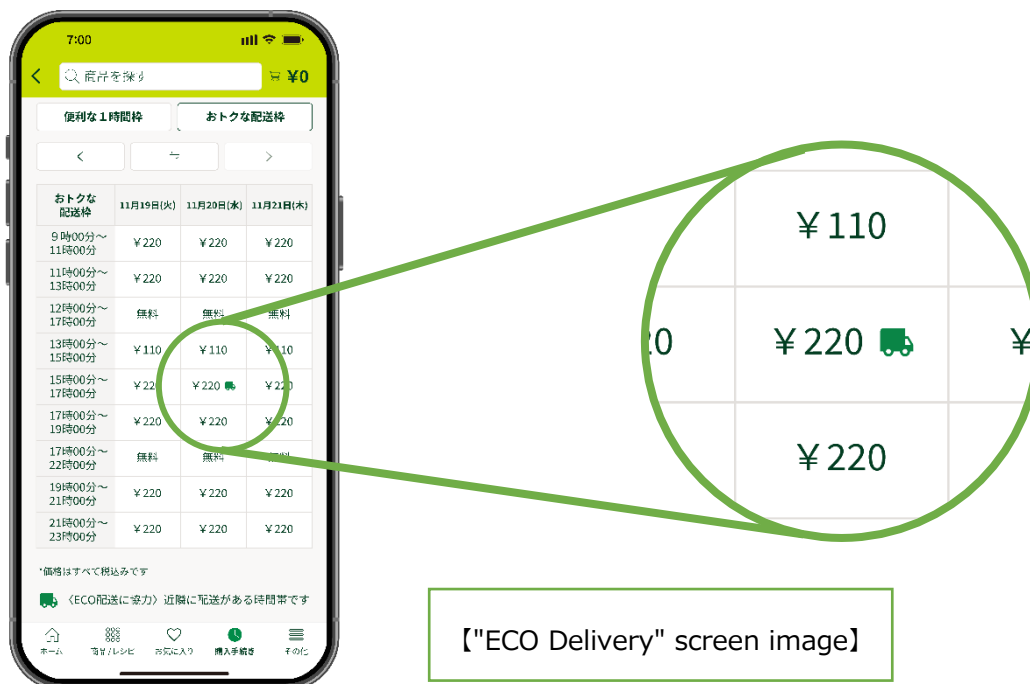

Green Beans introduces "ECO Delivery" for a sustainable future

- Participate in environmental initiatives by simply selecting a delivery slot -

AEON NEXT Co., Ltd. (Head Office: Mihama-ku, Chiba City; President Bharat Rupani) introduces ECO Delivery, which reduces environmental burden and allows customers to use eco-friendly options, from November 22 (Friday).

"ECO Delivery" is an initiative aimed at optimizing delivery routes, efficient fuel use, and reduction of carbon dioxide emissions.

【"ECO Delivery" screen image】

"ECO Delivery" allows customers to choose an efficient delivery route in combination with other nearby deliveries when selecting a delivery slot.

This is a system that allows customers to participate in environmental initiatives by simply selecting an efficient delivery route displayed by the delivery van icon on the page to reserve the delivery date and time of Green Beans through daily shopping.

■ **Image of delivery route utilizing ECO delivery**

- I. Orders have been placed by customers A through E, and a new customer X is about to place an order. The distance and time of travel varies depending on the time of delivery chosen.
- II. If the X customer selects a slot from 5:00 p.m. to 6:00 p.m., the mileage and time will be longer.
- III. For the X customer, the "ECO Delivery" van icon will be displayed from 12:00 to 13:00 because the distance traveled is expected to be shorter if the specific slot is selected.