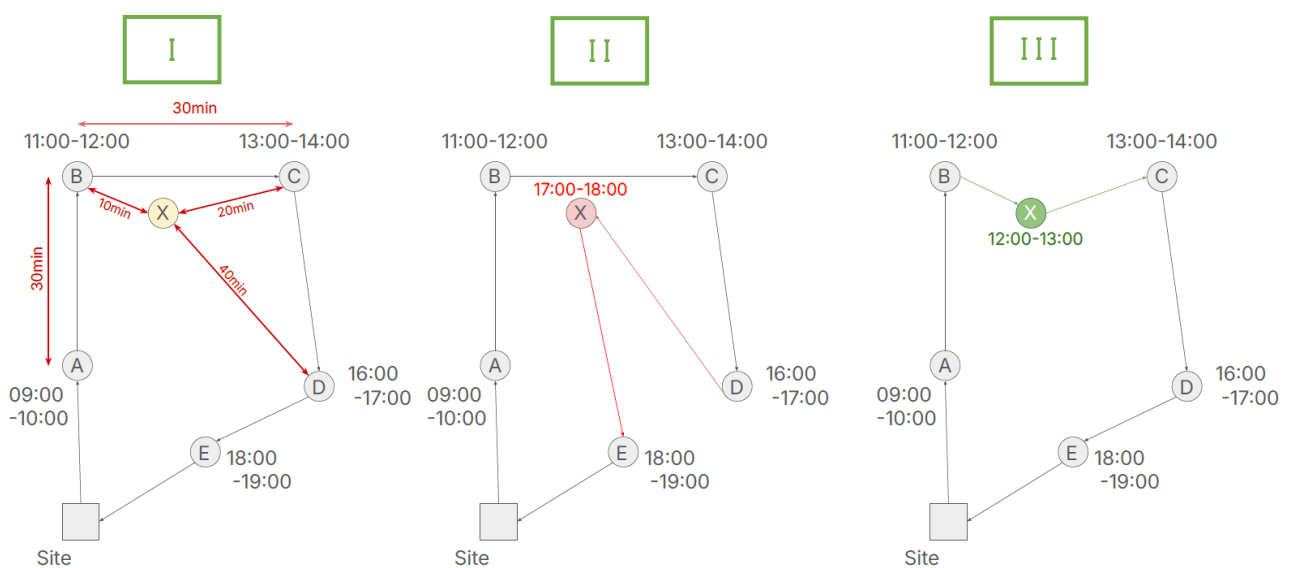

"ECO Delivery" is an initiative aimed at optimizing delivery routes, efficient fuel use, and reduction of carbon dioxide emissions.

【"ECO Delivery" screen image】

"ECO Delivery" allows customers to choose an efficient delivery route in combination with other nearby deliveries when selecting a delivery slot.

This is a system that allows customers to participate in environmental initiatives by simply selecting an efficient delivery route displayed by the delivery van icon on the page to reserve the delivery date and time of Green Beans through daily shopping.

By selecting "ECO Delivery," deliveries in a particular area are grouped together, thereby

indirectly reducing the distance and time traveled by the delivery crew, which is expected to reduce carbon dioxide emissions. The delivery efficiency per route is expected to be about 10% higher than before.

■ **Image of delivery route utilizing ECO delivery**

- I. Orders have been placed by customers A through E, and a new customer X is about to place an order. The distance and time of travel varies depending on the time of delivery chosen.
- II. If the X customer selects a slot from 5:00 p.m. to 6:00 p.m., the mileage and time will be longer.
- III. For the X customer, the "ECO Delivery" van icon will be displayed from 12:00 to 13:00 because the distance traveled is expected to be shorter if the specific slot is selected.